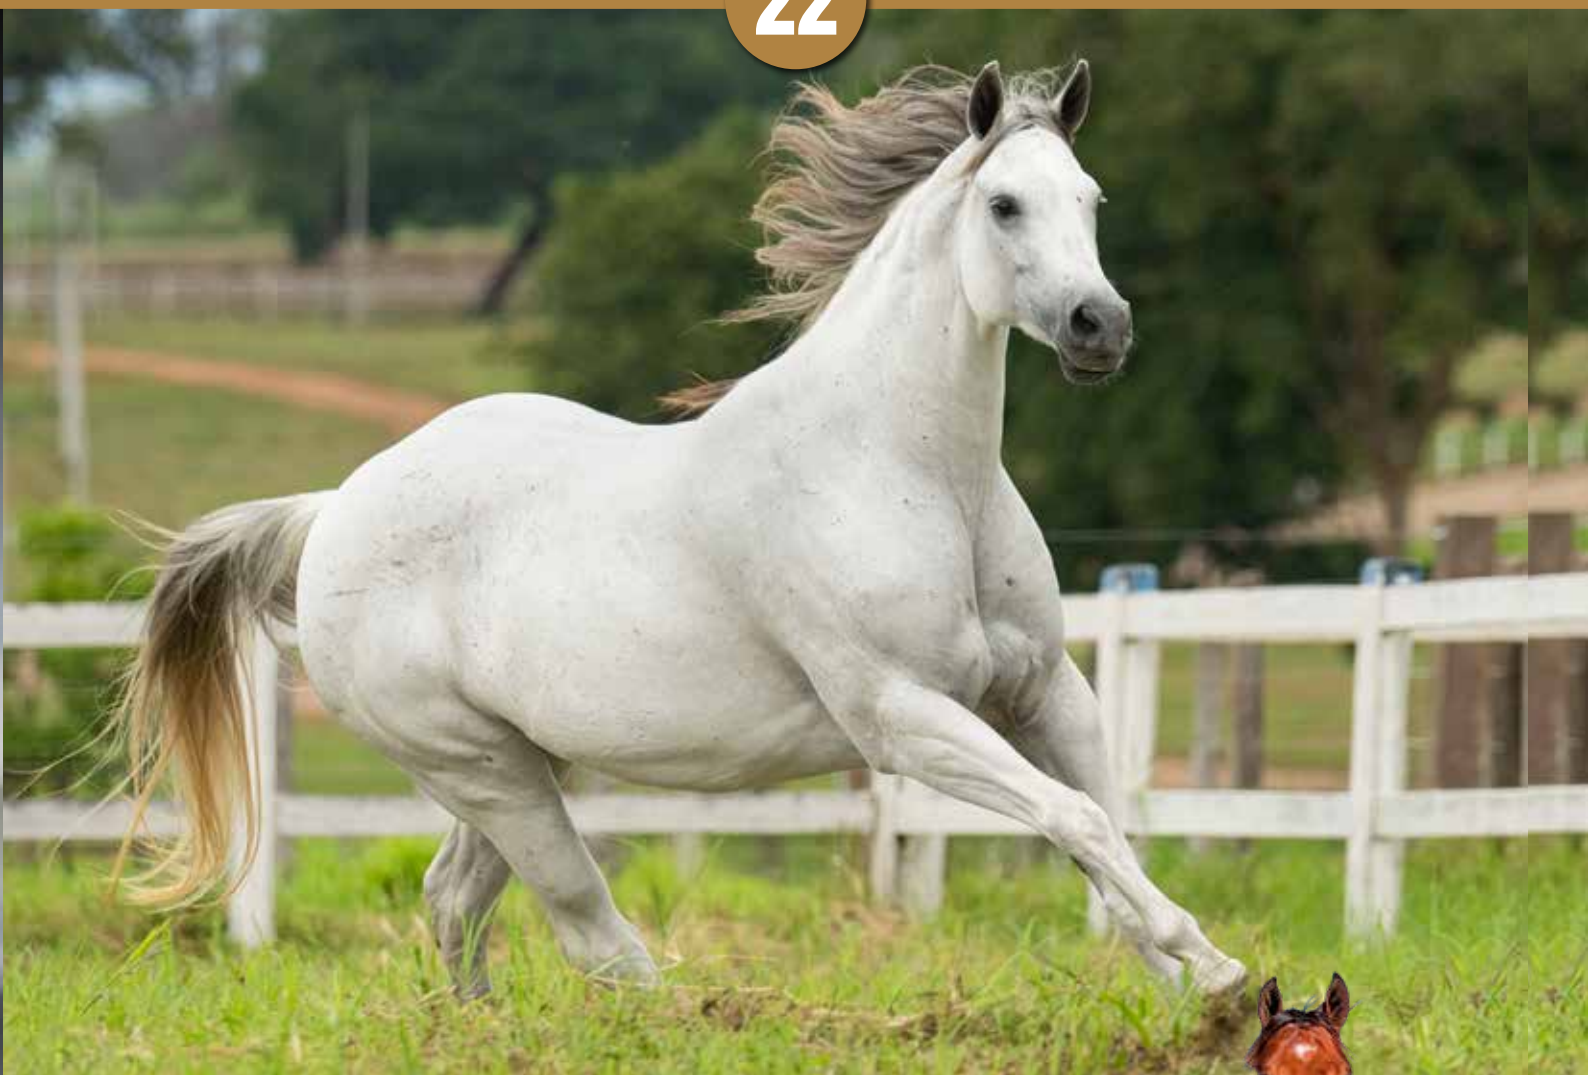

22

CAMACHA STEEL RMB

CAMACHA STEEL RMB

03/09/15 - FÊMEA - TORDILHO

VENDEDOR: HARAS SÃO PEDRO

22

SHADY STEEL SLN	ETERNALY FRED	ETERNAL STEEL
	EBB TIDE BAR	FRED'S KITTEN
ELECTRA EASE	HOLLAND EASE	SILVER APOLO BAR
	JUSJUMPIM	TINA BERRO
		FIRST DOWN DASH
		EASY HENRYETTA
		CHICKS BEDUINO
		JUMPING TAC FLASH